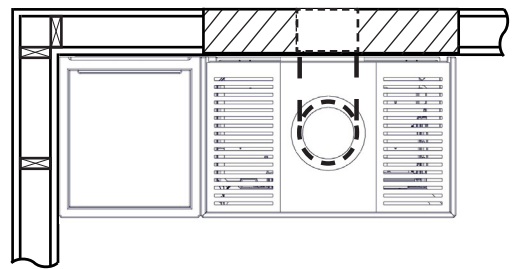

Monaco A High Base_Q-34 AR + Wood Shelf - Assembling