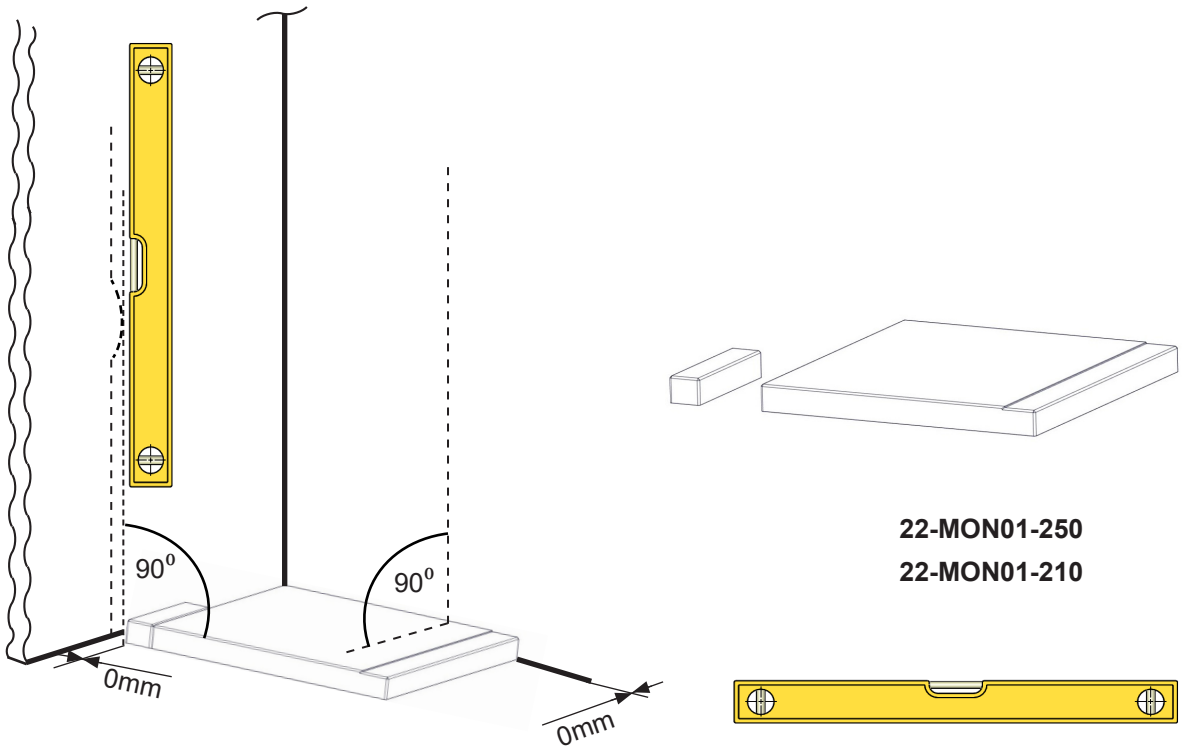

FIG 4

FIG 5

Monaco A Low / High Base_Q-34 AR - Wood Shelf

FIG 3