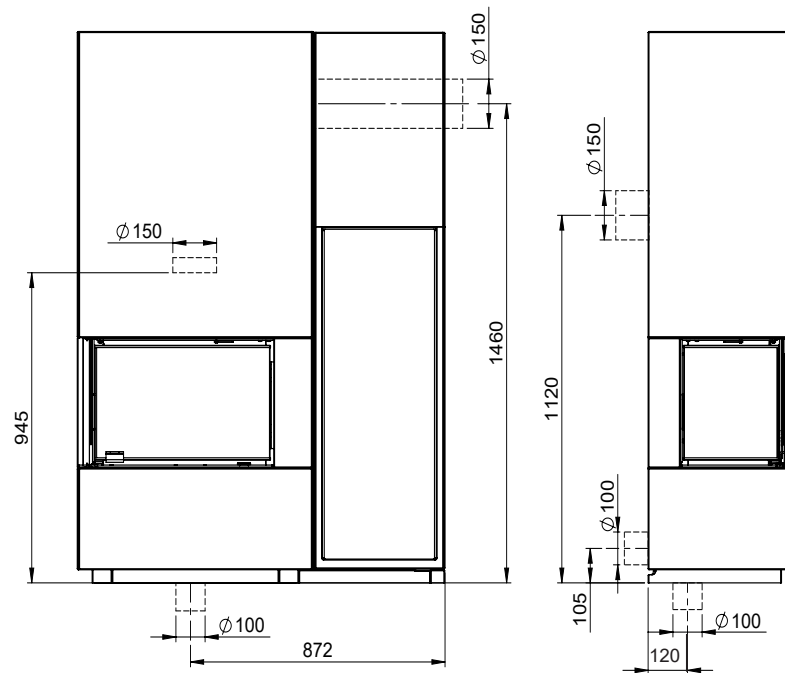

## Wood Shelf for Monaco A

Art.no: FP-MON03-500  
Last updated: 07.11.2023

FIG 1

Monaco A Low Base / Q-34 AR + Wood Shelf = mm

FIG 1 a

Monaco A Low Base / Q-34 AR + Wood Shelf = Chimney / AIR mm

FIG 1 b

Monaco A Low Base / Q-34 AL + Wood Shelf = mm

FIG 1 c

Monaco A Low Base / Q-34 AL + Wood Shelf = Chimney / AIR mm

FIG 1 d

Monaco A High Base / Q-34 AR + Wood Shelf = mm

FIG 1 e

Monaco A High Base / Q-34 AR + Wood Shelf = Chimney / AIR mm

FIG 1 f

Monaco A High Base / Q-34 AL + Wood Shelf = mm

FIG 1 g

Monaco A High Base / Q-34 AL + Wood Shelf = Chimney / AIR mm