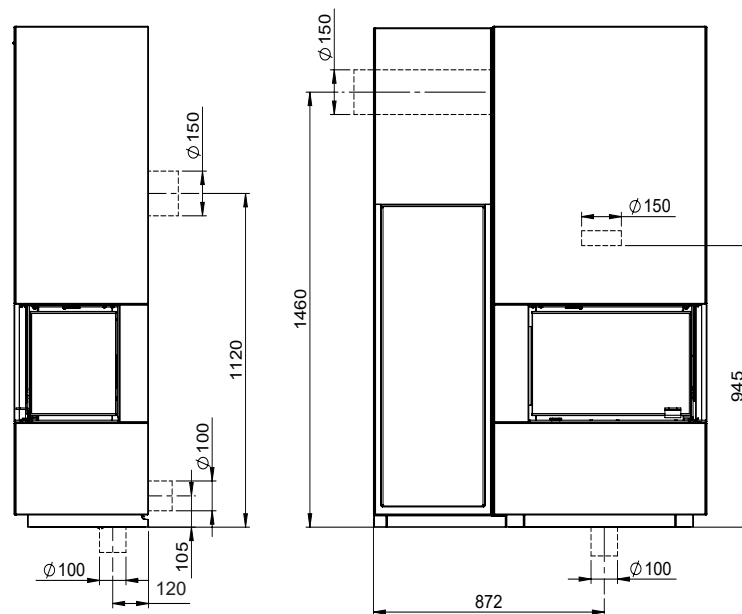

## Wood Shelf for Monaco A

Art.no: FP-MON03-500  
Last updated: 07.11.2023

FIG 1

Monaco A Low Base / Q-34 AR + Wood Shelf = mm

FIG 1 a

Monaco A Low Base / Q-34 AR + Wood Shelf = Chimney / AIR mm

FIG 1 b

Monaco A Low Base / Q-34 AL + Wood Shelf = mm

FIG 1 c

Monaco A Low Base / Q-34 AL + Wood Shelf = Chimney / AIR mm

FIG 1 d

Monaco A High Base / Q-34 AR + Wood Shelf = mm

FIG 1 e

Monaco A High Base / Q-34 AR + Wood Shelf = Chimney / AIR mm

FIG 1 f

Monaco A High Base / Q-34 AL + Wood Shelf = mm