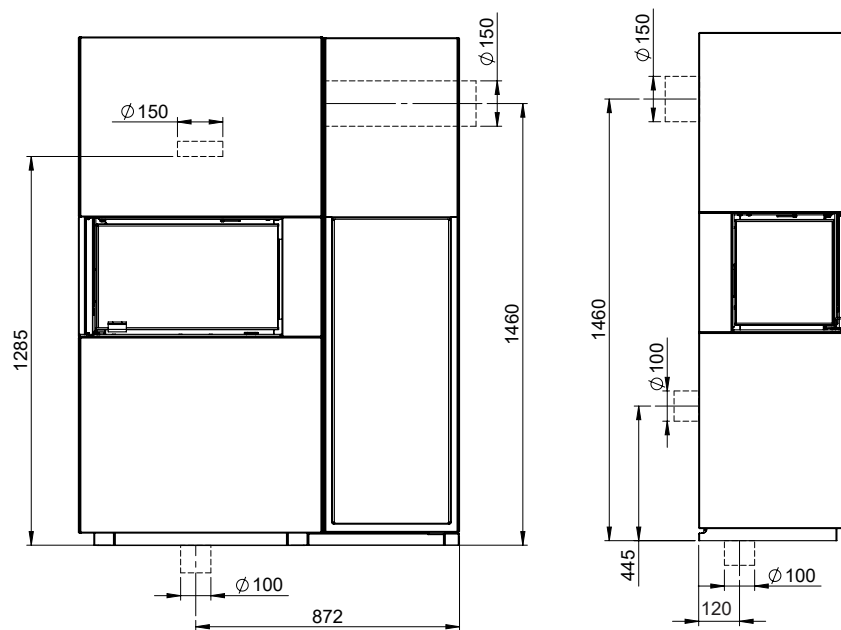

FIG 1 c

Monaco A Low Base / Q-34 AL + Wood Shelf = Chimney / AIR mm

FIG 1 d

Monaco A High Base / Q-34 AR + Wood Shelf = mm

FIG 1 e

Monaco A High Base / Q-34 AR + Wood Shelf = Chimney / AIR mm

FIG 1 f

Monaco A High Base / Q-34 AL + Wood Shelf = mm

FIG 1 g

Monaco A High Base / Q-34 AL + Wood Shelf = Chimney / AIR mm