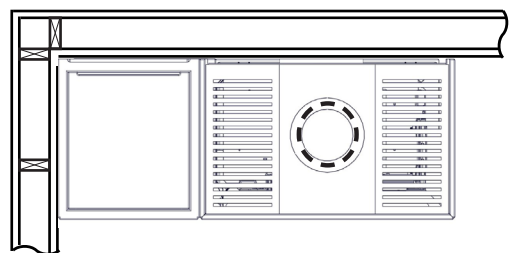

Monaco A High Base_Q-34 AR + Wood Shelf - Assembling