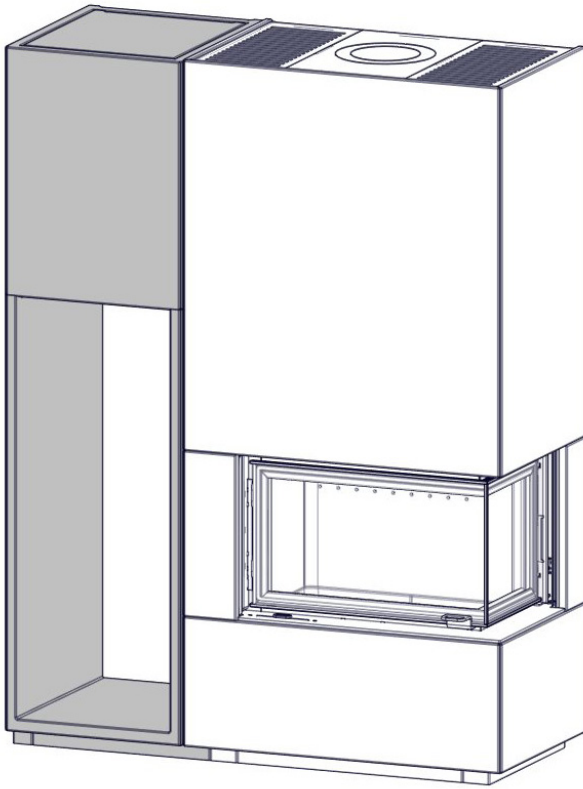

Monaco A Low Base_Q-34 AR + Wood Shelf - Assembling