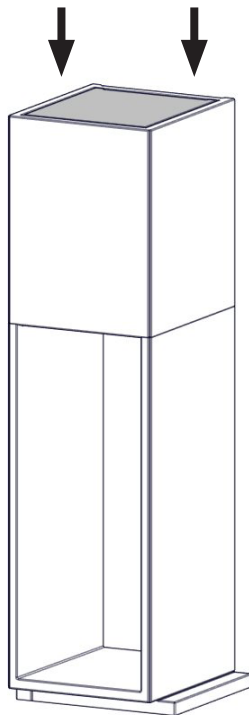

Monaco A Low / High Base_Q-34 AR - Wood Shelf