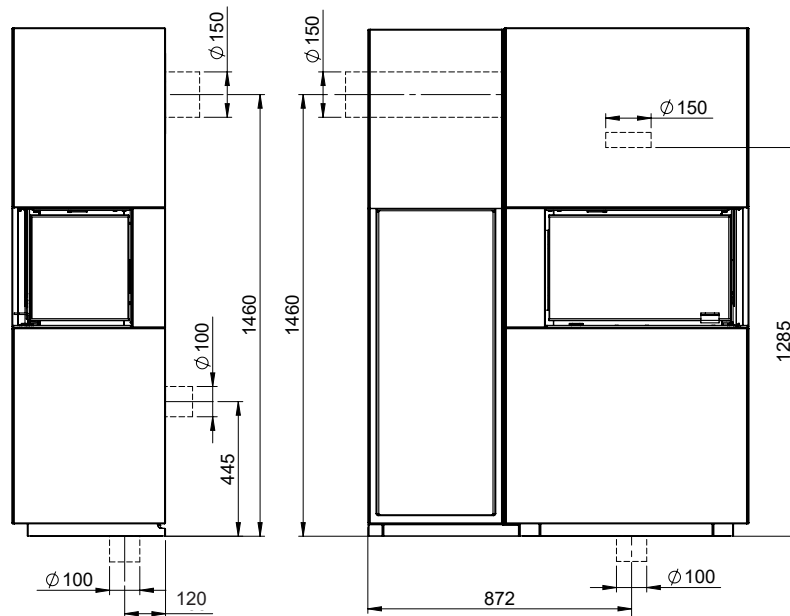

FIG 1 c

Monaco A Low Base / Q-34 AL + Wood Shelf = Chimney / AIR mm

FIG 1 d

Monaco A High Base / Q-34 AR + Wood Shelf = mm

FIG 1 e

Monaco A High Base / Q-34 AR + Wood Shelf = Chimney / AIR mm

FIG 1 f

Monaco A High Base / Q-34 AL + Wood Shelf = mm

FIG 1 g

Monaco A High Base / Q-34 AL + Wood Shelf = Chimney / AIR mm