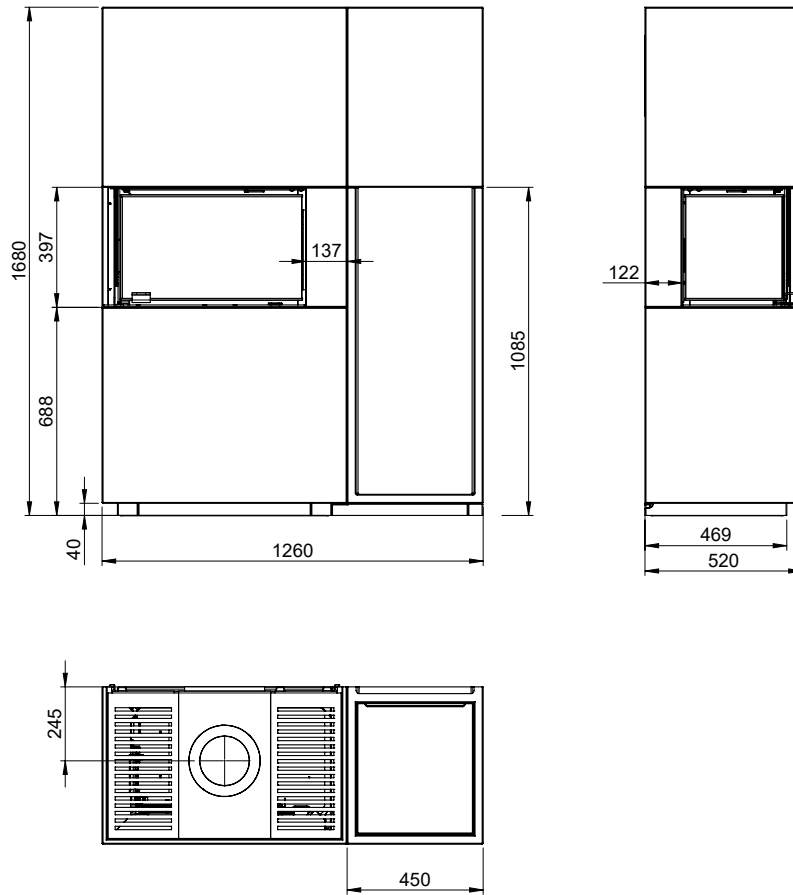

FIG 1 c

Monaco A Low Base / Q-34 AL + Wood Shelf = Chimney / AIR mm

FIG 1 d

Monaco A High Base / Q-34 AR + Wood Shelf = mm

FIG 1 e

Monaco A High Base / Q-34 AR + Wood Shelf = Chimney / AIR mm

FIG 1 f

Monaco A High Base / Q-34 AL + Wood Shelf = mm

FIG 1 g

Monaco A High Base / Q-34 AL + Wood Shelf = Chimney / AIR mm