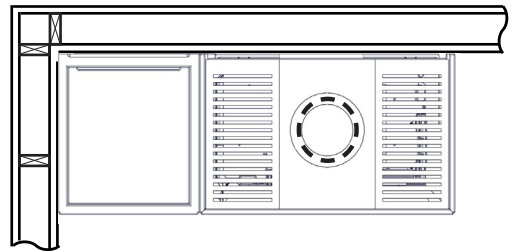

Monaco A Low Base_Q-34 AR + Wood Shelf - Assembling