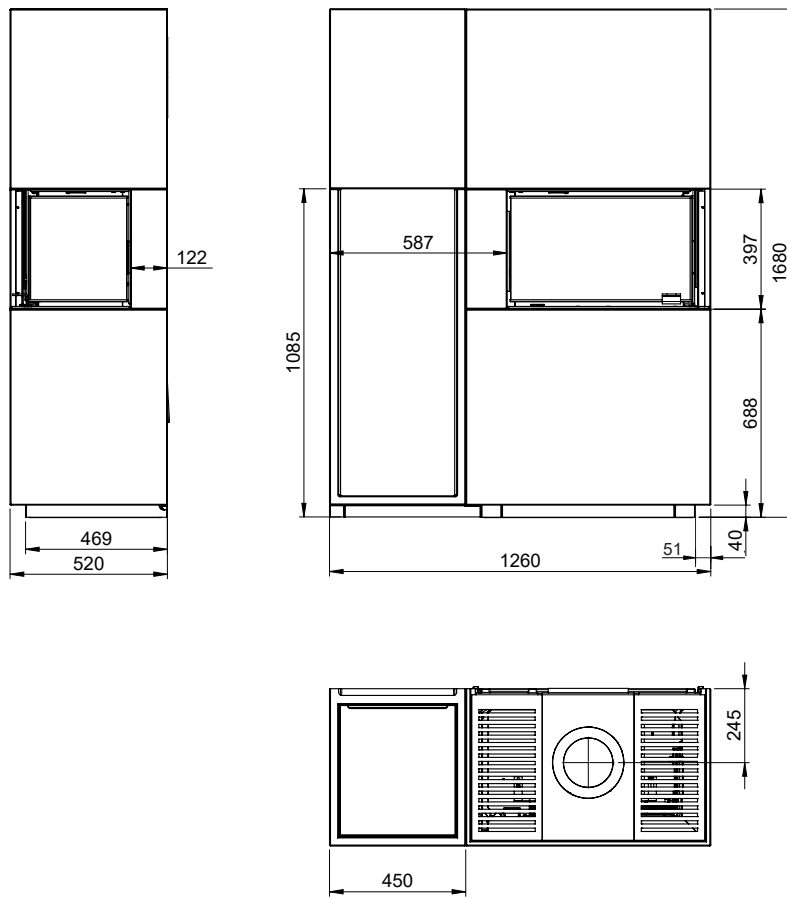

FIG 1 c

Monaco A Low Base / Q-34 AL + Wood Shelf = Chimney / AIR mm

FIG 1 d

Monaco A High Base / Q-34 AR + Wood Shelf = mm

FIG 1 e

Monaco A High Base / Q-34 AR + Wood Shelf = Chimney / AIR mm

FIG 1 f

Monaco A High Base / Q-34 AL + Wood Shelf = mm

FIG 1 g

Monaco A High Base / Q-34 AL + Wood Shelf = Chimney / AIR mm