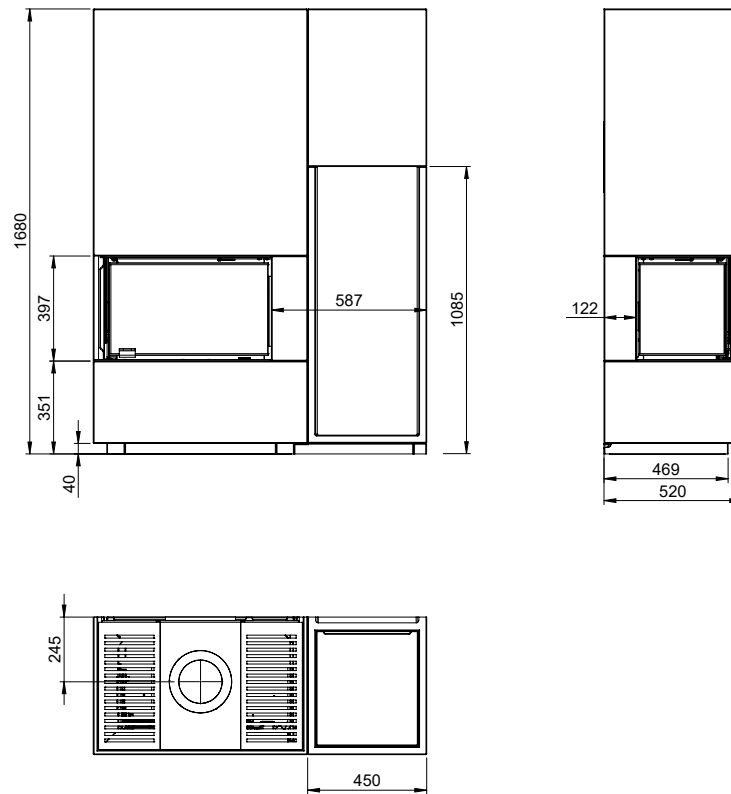

## Wood Shelf for Monaco A

Art.no: FP-MON03-500  
Last updated: 07.11.2023

FIG 1

Monaco A Low Base / Q-34 AR + Wood Shelf = mm

FIG 1 a

Monaco A Low Base / Q-34 AR + Wood Shelf = Chimney / AIR mm

FIG 1 b

Monaco A Low Base / Q-34 AL + Wood Shelf = mm

FIG 1 c

Monaco A Low Base / Q-34 AL + Wood Shelf = Chimney / AIR mm

FIG 1 d

Monaco A High Base / Q-34 AR + Wood Shelf = mm

FIG 1 e

Monaco A High Base / Q-34 AR + Wood Shelf = Chimney / AIR mm

FIG 1 f

Monaco A High Base / Q-34 AL + Wood Shelf = mm