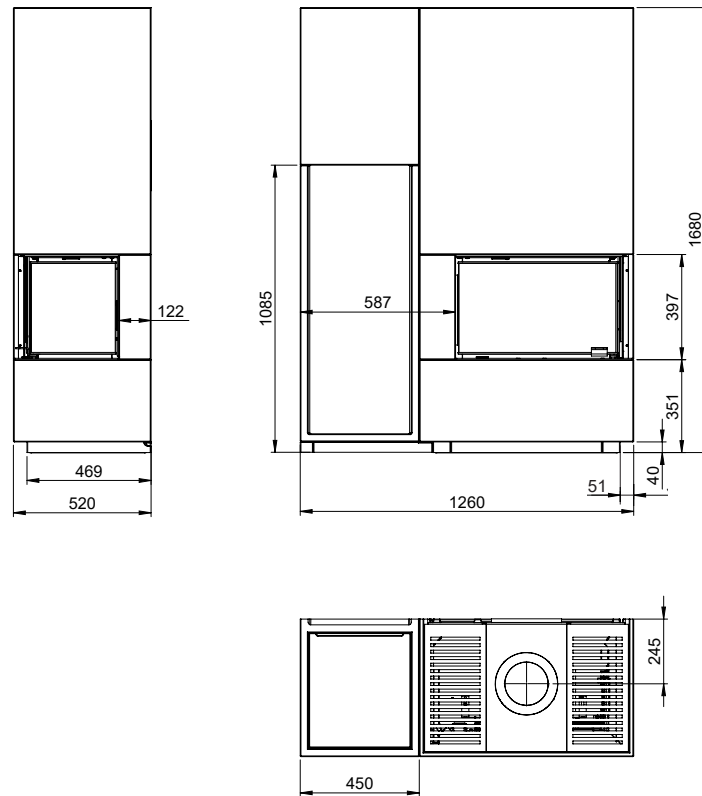

## Wood Shelf for Monaco A

Art.no: FP-MON03-500  
Last updated: 07.11.2023

FIG 1

Monaco A Low Base / Q-34 AR + Wood Shelf = mm

FIG 1 a

Monaco A Low Base / Q-34 AR + Wood Shelf = Chimney / AIR mm

FIG 1 b

Monaco A Low Base / Q-34 AL + Wood Shelf = mm

FIG 1 c

Monaco A Low Base / Q-34 AL + Wood Shelf = Chimney / AIR mm

FIG 1 d

Monaco A High Base / Q-34 AR + Wood Shelf = mm

FIG 1 e

Monaco A High Base / Q-34 AR + Wood Shelf = Chimney / AIR mm

FIG 1 f

Monaco A High Base / Q-34 AL + Wood Shelf = mm