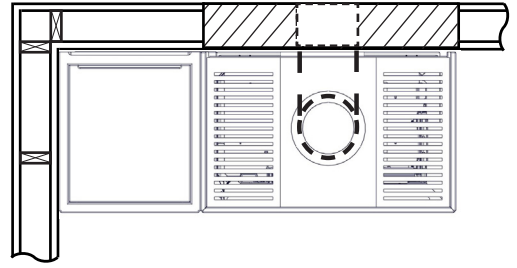

Monaco A Low Base_Q-34 AR + Wood Shelf - Assembling