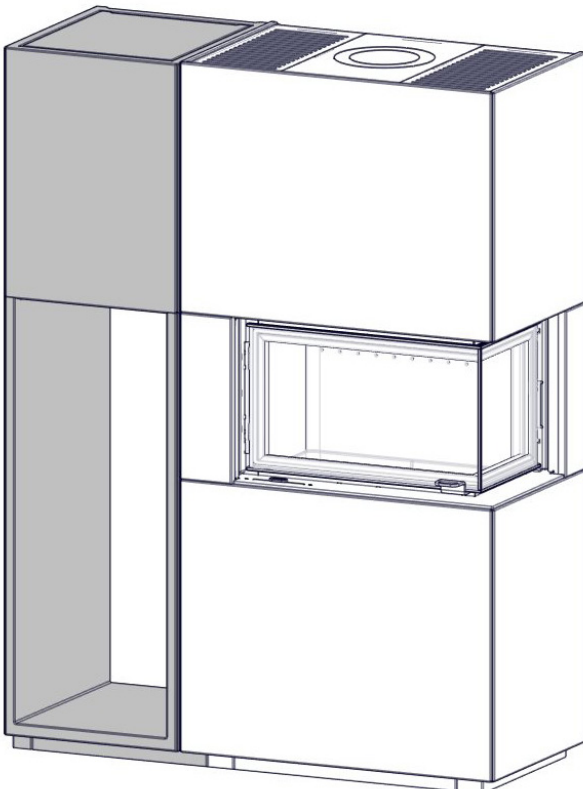

FIG 2

Monaco A High Base_Q-34 AR + Wood Shelf - Assembling