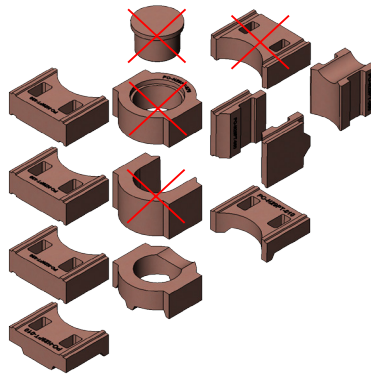

Back conection fi 150mm
124 kg

Ventilated chimney
89 kg

FIG 1

N-29P / N-29T - top connection

FIG 2

FIG 3

FIG 4

PO-N29PT-030 x2

PO-N29PT-070 x1

FIG 5

N-29P / N-29T - back connection

FIG 6

FIG 7

FIG 8

FIG 9

FIG 10