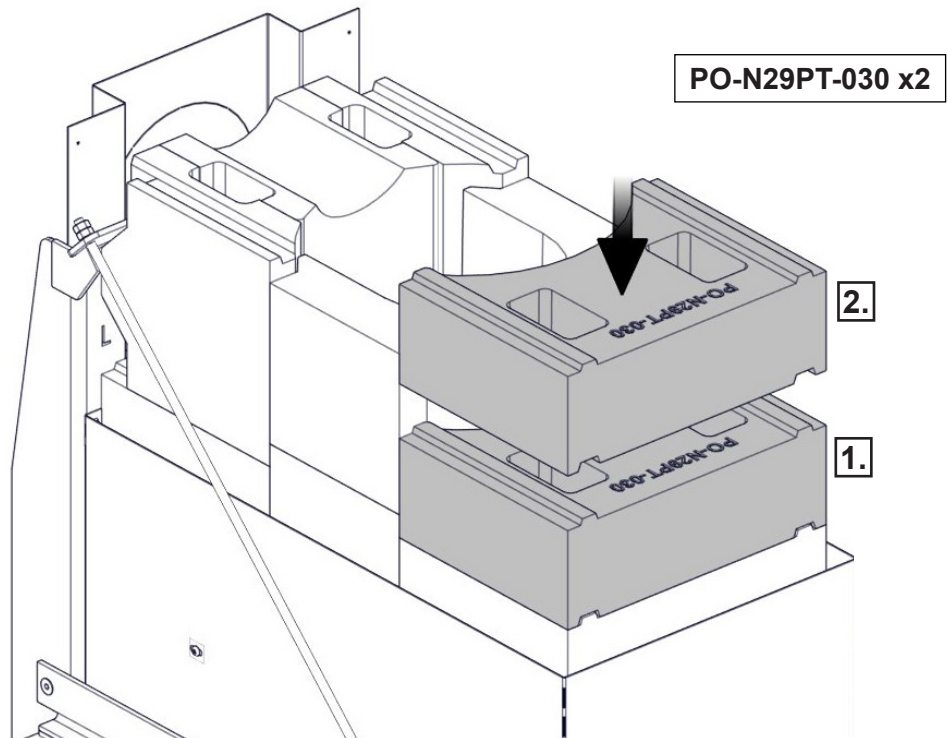

Back conection fi 150mm
124 kg

Ventilated chimney
89 kg

FIG 1

N-29P / N-29T - top connection

FIG 2

FIG 3

FIG 4

PO-N29PT-030 x2

PO-N29PT-070 x1

FIG 5

N-29P / N-29T - back connection

FIG 6

FIG 7

FIG 8

FIG 9

FIG 10