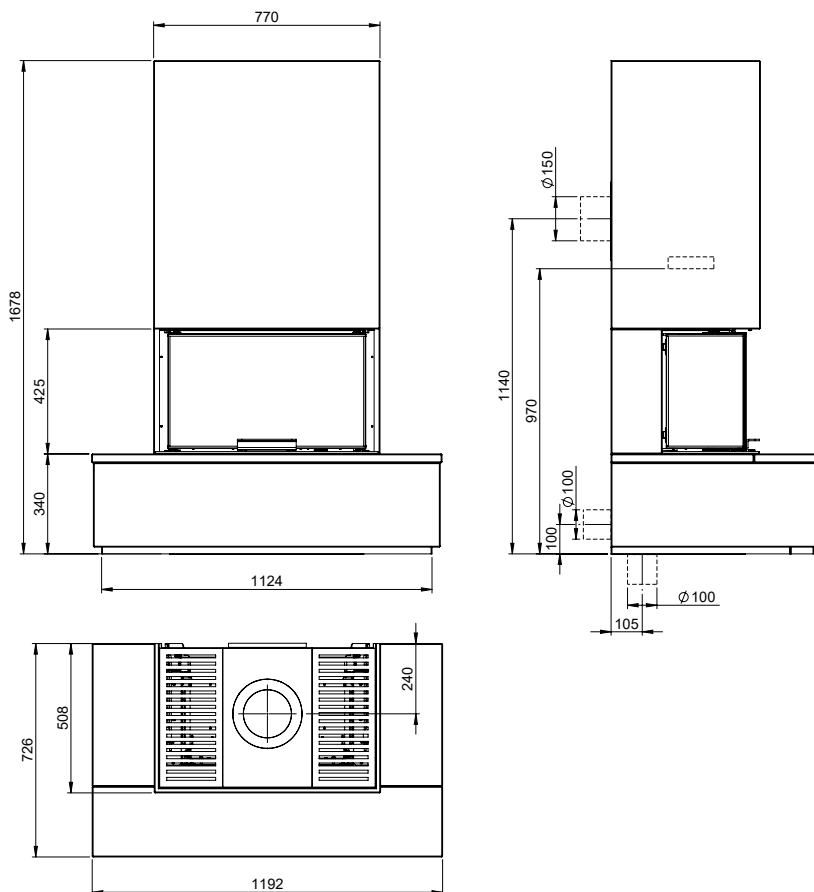

Measurements

MONACO II LOW

Monaco II Low / Q-34 UL = mm

Monaco II Low / Q-34 UL + bench = mm

Measurements

MONACO II LOW

 Nordpeis

Monaco II Low / Q-34 UL + wood shelf = mm