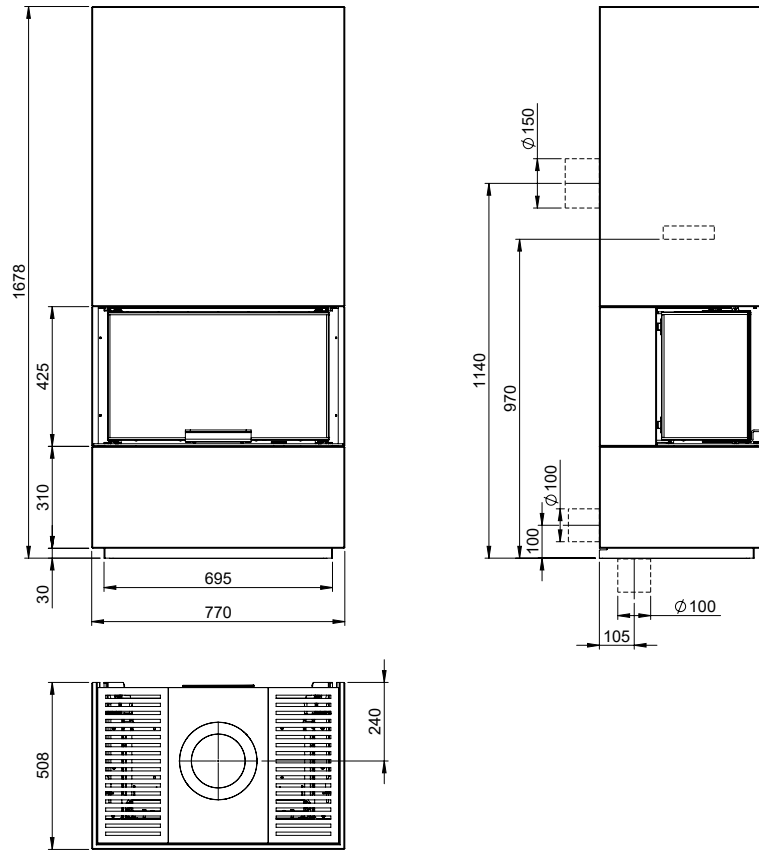

Measurements

MONACO II LOW

Monaco II Low / Q-34 UL = mm

Monaco II Low / Q-34 UL + bench = mm

Measurements

MONACO II LOW

 Nordpeis

Monaco II Low / Q-34 UL + wood shelf = mm