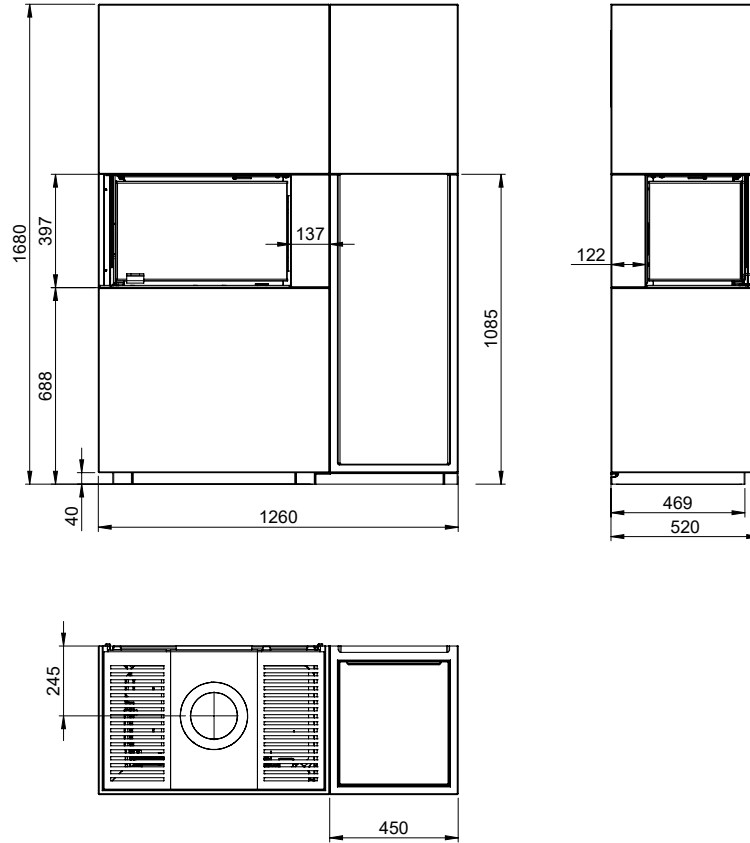

Measurements

WOOD SHELF FOR MONACO A LOW RIGHT

Monaco A Low Base / Q-34 AR + Wood Shelf = mm

Monaco A Low Base / Q-34 AR + Wood Shelf = Chimney / AIR mm

Measurements

WOOD SHELF FOR MONACO A LOW LEFT

Monaco A Low Base / Q-34 AL + Wood Shelf = mm

Monaco A Low Base / Q-34 AL + Wood Shelf = Chimney / AIR mm

Measurements

WOOD SHELF FOR MONACO A HIGH RIGHT

Monaco A High Base / Q-34 AR + Wood Shelf = mm

Monaco A High Base / Q-34 AR + Wood Shelf = Chimney / AIR mm

Measurements

WOOD SHELF FOR MONACO A HIGH LEFT

Monaco A High Base / Q-34 AL + Wood Shelf = mm

Monaco A High Base / Q-34 AL + Wood Shelf = Chimney / AIR mm