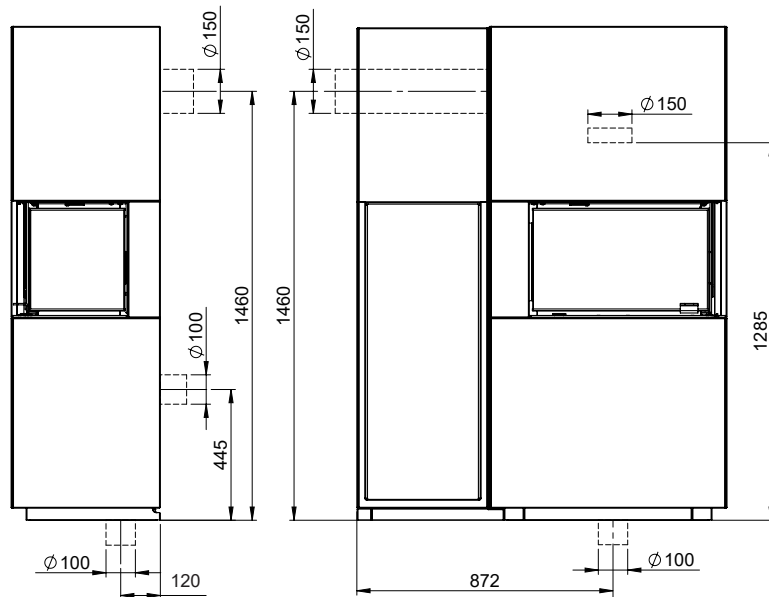

Measurements

WOOD SHELF FOR MONACO A LOW RIGHT

Monaco A Low Base / Q-34 AR + Wood Shelf = mm

Monaco A Low Base / Q-34 AR + Wood Shelf = Chimney / AIR mm

Measurements

WOOD SHELF FOR MONACO A LOW LEFT

Monaco A Low Base / Q-34 AL + Wood Shelf = mm

Monaco A Low Base / Q-34 AL + Wood Shelf = Chimney / AIR mm

Measurements

WOOD SHELF FOR MONACO A HIGH RIGHT

Monaco A High Base / Q-34 AR + Wood Shelf = mm

Monaco A High Base / Q-34 AR + Wood Shelf = Chimney / AIR mm

Measurements

WOOD SHELF FOR MONACO A HIGH LEFT

Monaco A High Base / Q-34 AL + Wood Shelf = mm

Monaco A High Base / Q-34 AL + Wood Shelf = Chimney / AIR mm