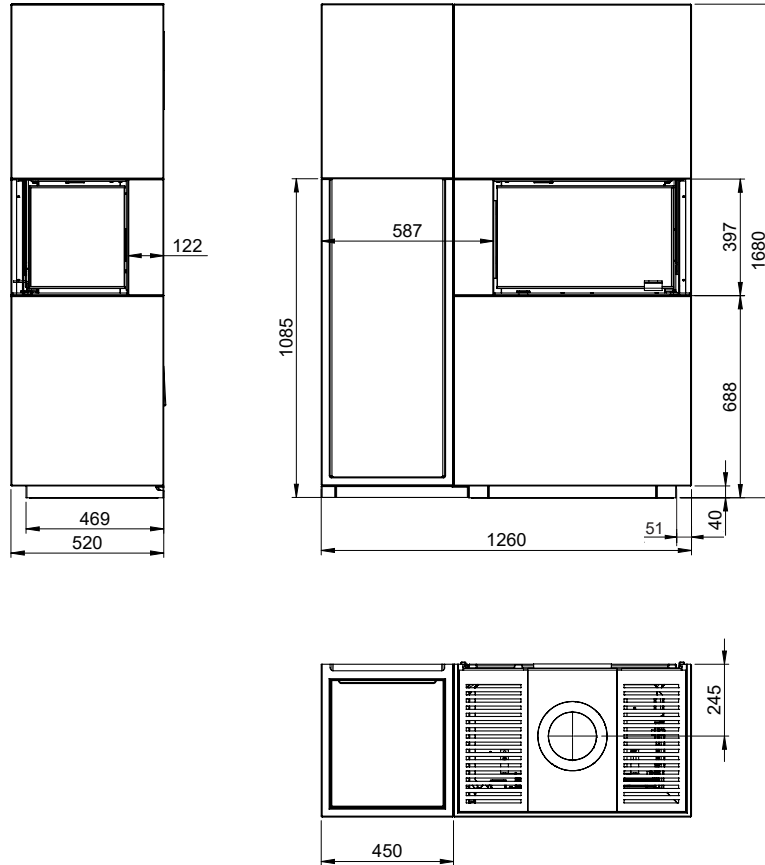

Measurements

WOOD SHELF FOR MONACO A LOW RIGHT

Monaco A Low Base / Q-34 AR + Wood Shelf = mm

Monaco A Low Base / Q-34 AR + Wood Shelf = Chimney / AIR mm

Measurements

WOOD SHELF FOR MONACO A LOW LEFT

Monaco A Low Base / Q-34 AL + Wood Shelf = mm

Monaco A Low Base / Q-34 AL + Wood Shelf = Chimney / AIR mm

Measurements

WOOD SHELF FOR MONACO A HIGH RIGHT

Monaco A High Base / Q-34 AR + Wood Shelf = mm

Monaco A High Base / Q-34 AR + Wood Shelf = Chimney / AIR mm

Measurements

WOOD SHELF FOR MONACO A HIGH LEFT

Monaco A High Base / Q-34 AL + Wood Shelf = mm

Monaco A High Base / Q-34 AL + Wood Shelf = Chimney / AIR mm