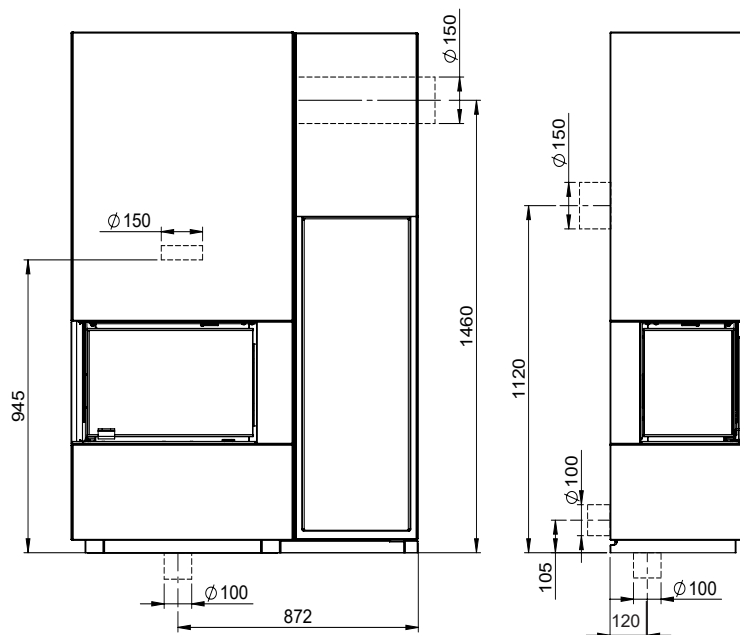

Measurements

WOOD SHELF FOR MONACO A LOW RIGHT

Monaco A Low Base / Q-34 AR + Wood Shelf = mm

Monaco A Low Base / Q-34 AR + Wood Shelf = Chimney / AIR mm

Measurements

WOOD SHELF FOR MONACO A LOW LEFT

Monaco A Low Base / Q-34 AL + Wood Shelf = mm

Monaco A Low Base / Q-34 AL + Wood Shelf = Chimney / AIR mm

Measurements

WOOD SHELF FOR MONACO A HIGH RIGHT

Monaco A High Base / Q-34 AR + Wood Shelf = mm

Monaco A High Base / Q-34 AR + Wood Shelf = Chimney / AIR mm

Measurements

WOOD SHELF FOR MONACO A HIGH LEFT

Monaco A High Base / Q-34 AL + Wood Shelf = mm

Monaco A High Base / Q-34 AL + Wood Shelf = Chimney / AIR mm