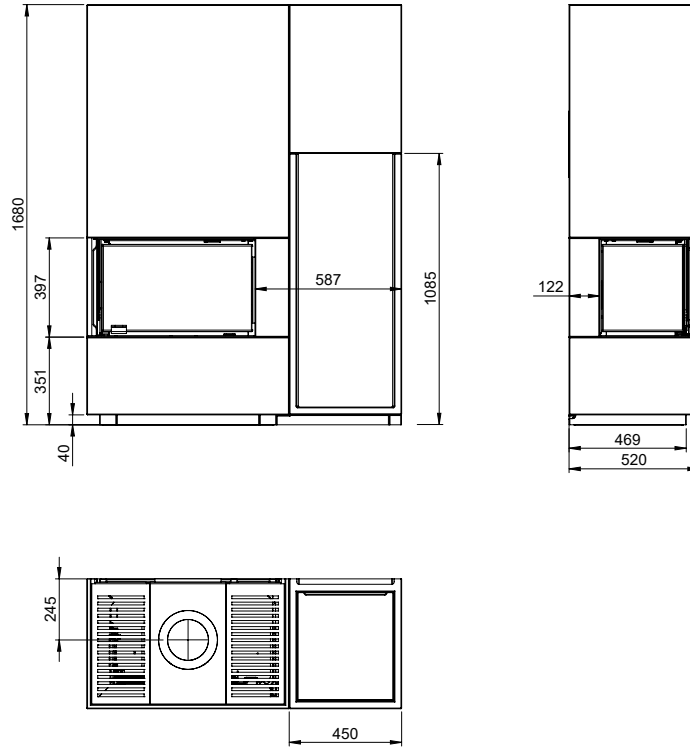

Measurements

WOOD SHELF FOR MONACO A LOW RIGHT

Monaco A Low Base / Q-34 AR + Wood Shelf = mm

Monaco A Low Base / Q-34 AR + Wood Shelf = Chimney / AIR mm

Measurements

WOOD SHELF FOR MONACO A LOW LEFT

Monaco A Low Base / Q-34 AL + Wood Shelf = mm

Monaco A Low Base / Q-34 AL + Wood Shelf = Chimney / AIR mm

Measurements

WOOD SHELF FOR MONACO A HIGH RIGHT

Monaco A High Base / Q-34 AR + Wood Shelf = mm

Monaco A High Base / Q-34 AR + Wood Shelf = Chimney / AIR mm

Measurements

WOOD SHELF FOR MONACO A HIGH LEFT

Monaco A High Base / Q-34 AL + Wood Shelf = mm

Monaco A High Base / Q-34 AL + Wood Shelf = Chimney / AIR mm