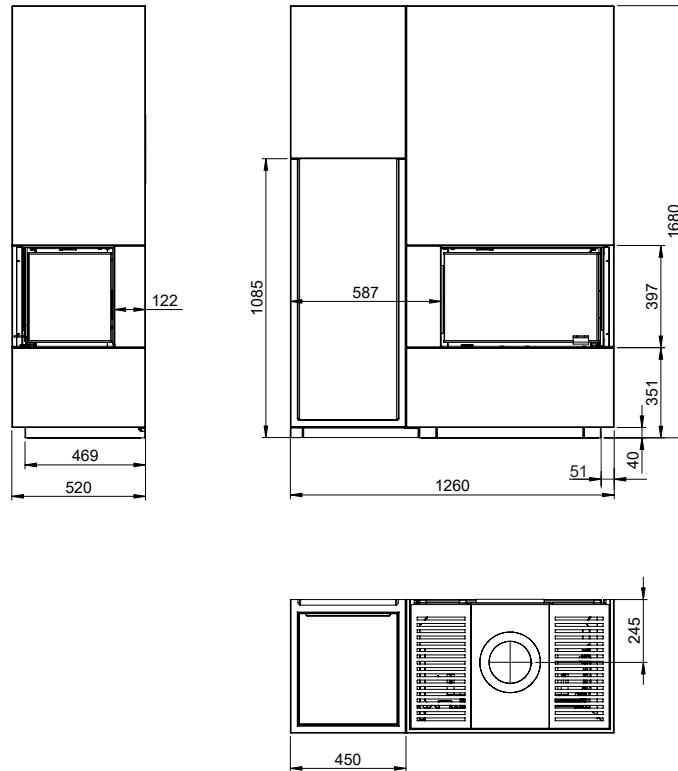

Measurements

WOOD SHELF FOR MONACO A LOW RIGHT

Monaco A Low Base / Q-34 AR + Wood Shelf = mm

Monaco A Low Base / Q-34 AR + Wood Shelf = Chimney / AIR mm

Measurements

WOOD SHELF FOR MONACO A LOW LEFT

Monaco A Low Base / Q-34 AL + Wood Shelf = mm

Monaco A Low Base / Q-34 AL + Wood Shelf = Chimney / AIR mm

Measurements

WOOD SHELF FOR MONACO A HIGH RIGHT

Monaco A High Base / Q-34 AR + Wood Shelf = mm

Monaco A High Base / Q-34 AR + Wood Shelf = Chimney / AIR mm

Measurements

WOOD SHELF FOR MONACO A HIGH LEFT

Monaco A High Base / Q-34 AL + Wood Shelf = mm

Monaco A High Base / Q-34 AL + Wood Shelf = Chimney / AIR mm