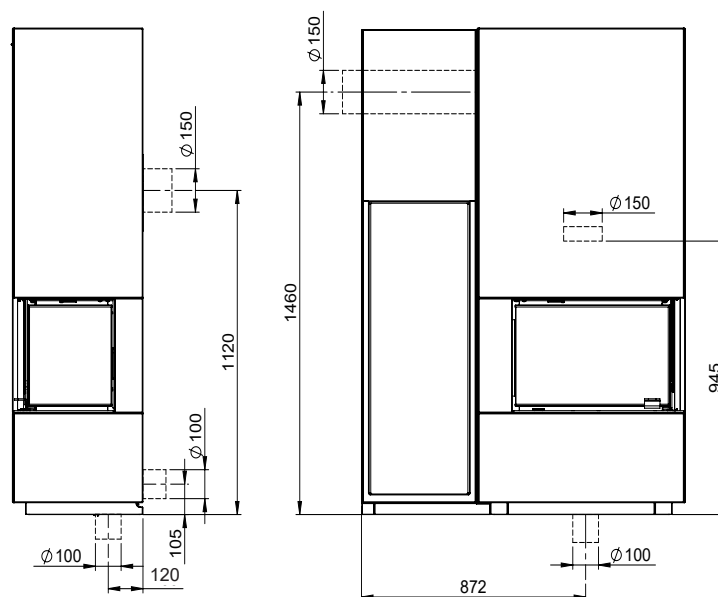

Measurements

WOOD SHELF FOR MONACO A LOW RIGHT

Monaco A Low Base / Q-34 AR + Wood Shelf = mm

Monaco A Low Base / Q-34 AR + Wood Shelf = Chimney / AIR mm

Measurements

WOOD SHELF FOR MONACO A LOW LEFT

Monaco A Low Base / Q-34 AL + Wood Shelf = mm

Monaco A Low Base / Q-34 AL + Wood Shelf = Chimney / AIR mm

Measurements

WOOD SHELF FOR MONACO A HIGH RIGHT

Monaco A High Base / Q-34 AR + Wood Shelf = mm

Monaco A High Base / Q-34 AR + Wood Shelf = Chimney / AIR mm

Measurements

WOOD SHELF FOR MONACO A HIGH LEFT

Monaco A High Base / Q-34 AL + Wood Shelf = mm

Monaco A High Base / Q-34 AL + Wood Shelf = Chimney / AIR mm