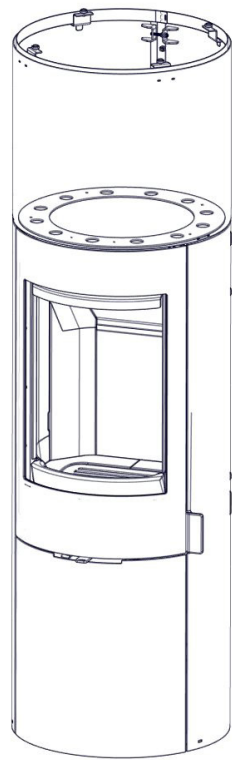

FIG 1

Origo with side glass High Steel Top =mm

FIG 1a

Origo without side glass High Steel Top =mm

FIG 1b

Origo DV with side glass High Steel Top =mm

FIG 1c

Origo DV without side glass High Steel Top =mm

FIG 18b

4 x MAX

FIG 19

FIG 19a

FIG 19b

FIG 20

FIG 21

FIG 22

FIG 22a

FIG 22b

FIG 22c

FIG 22d

FIG 22e

Origo High Top Powerstone set

Top chimney connection

Rear chimney connection